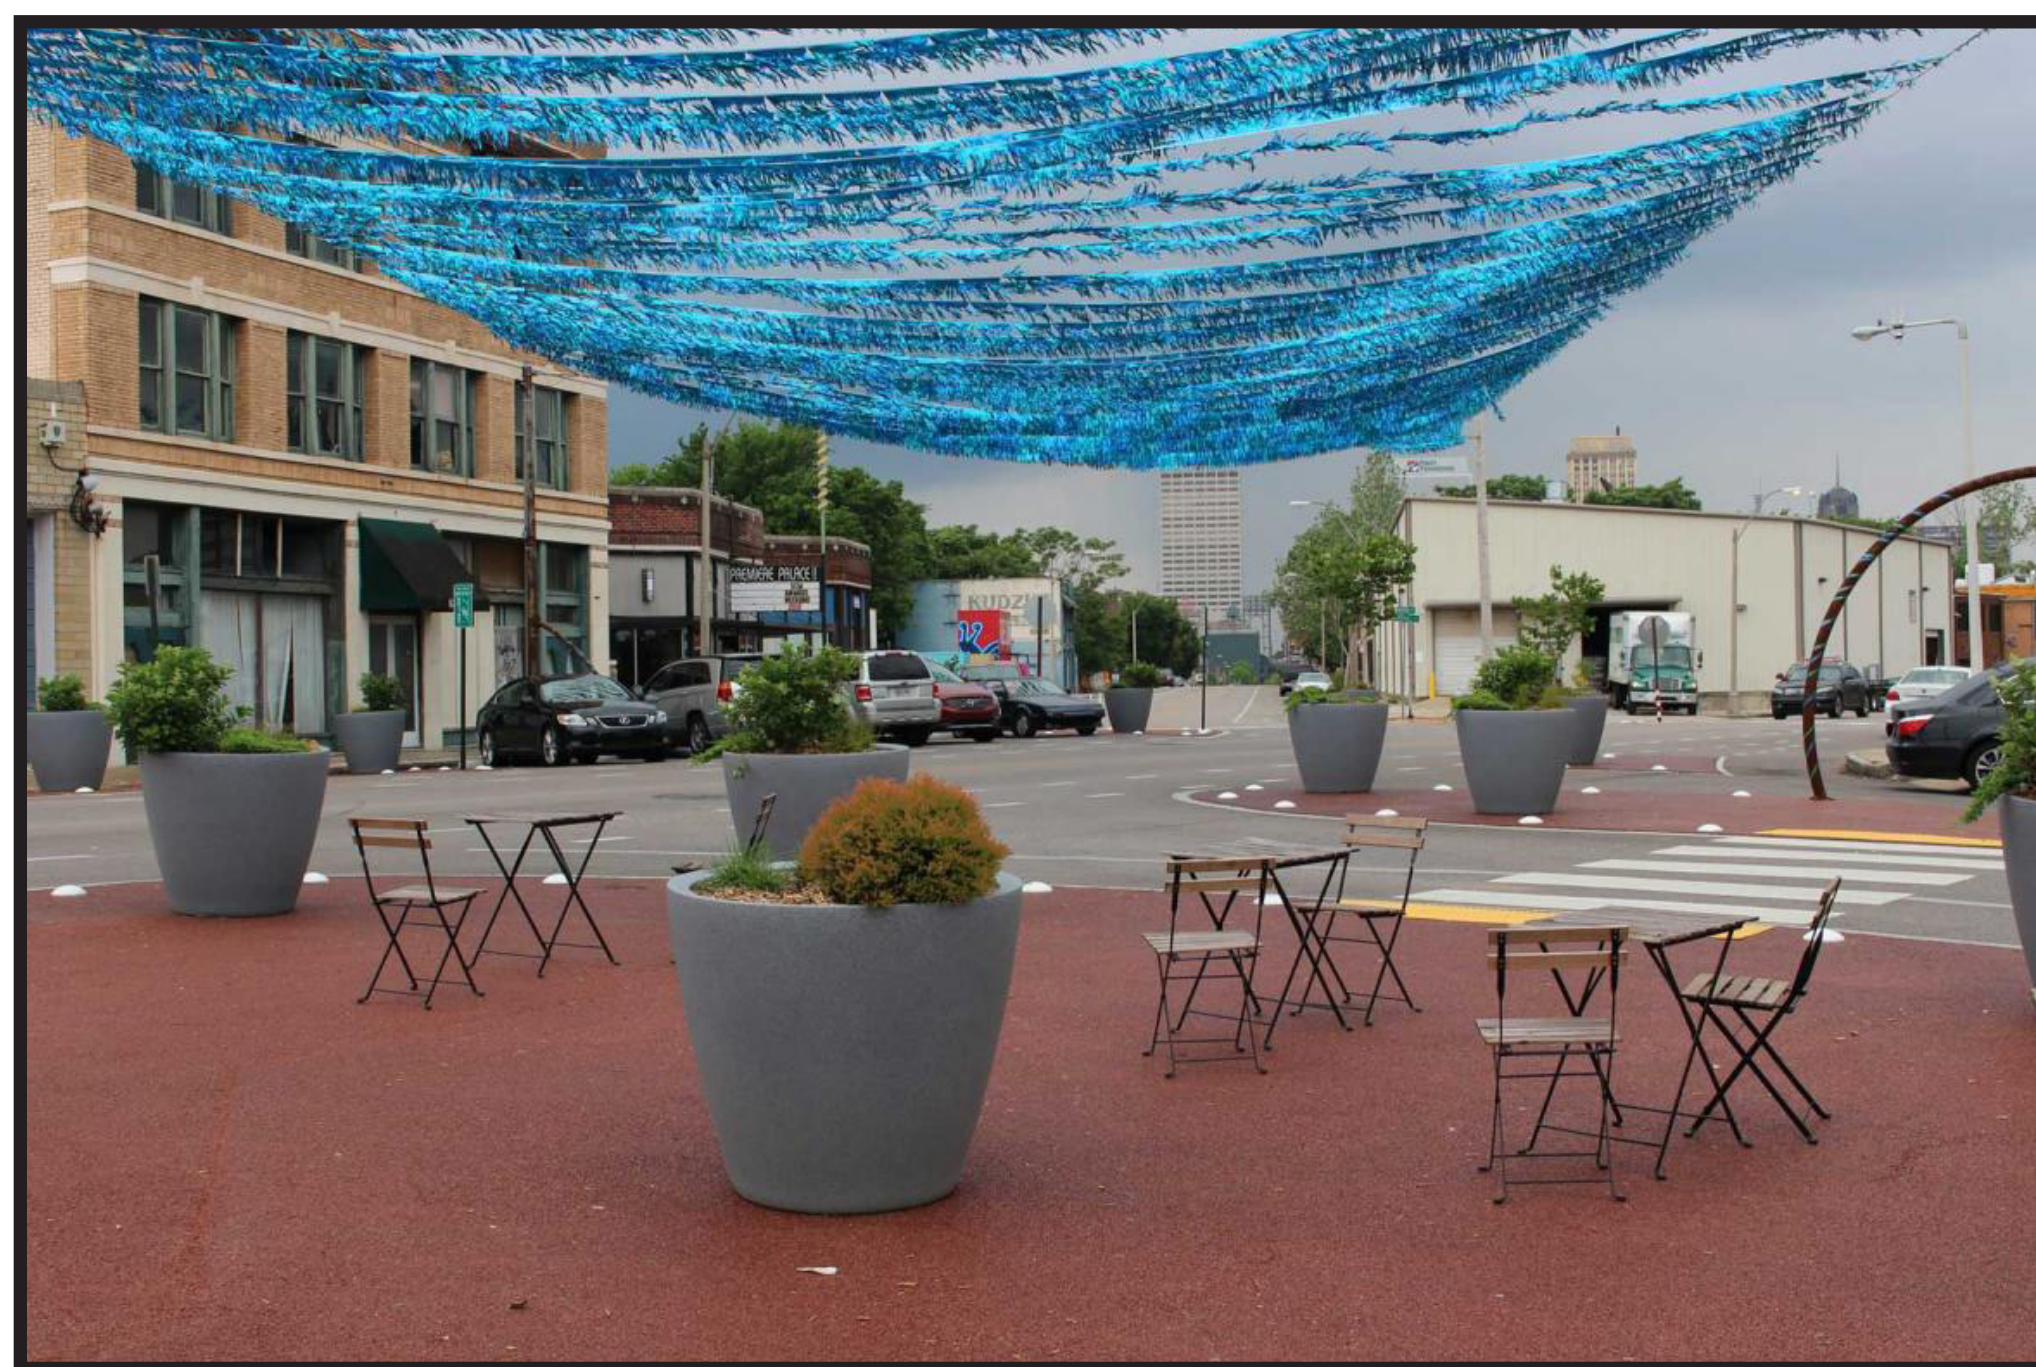

CREATING OUR FUTURE

Parklets

Examples of different styles of parklets

Understanding Parklets

The parklet lane is a versatile space that can be creatively used for landscaping, featuring potted trees and planters, or as an extension of nearby businesses. For example, restaurants can use it for additional outdoor seating during good weather, while retailers can display merchandise to attract pedestrians in downtown. When a business utilizes this space, a platform will be constructed to align the outdoor area with the adjacent public sidewalk, ensuring a seamless transition for patrons and passersby.

**DOWNTOWN BUCKEYE
STREETSCAPE**