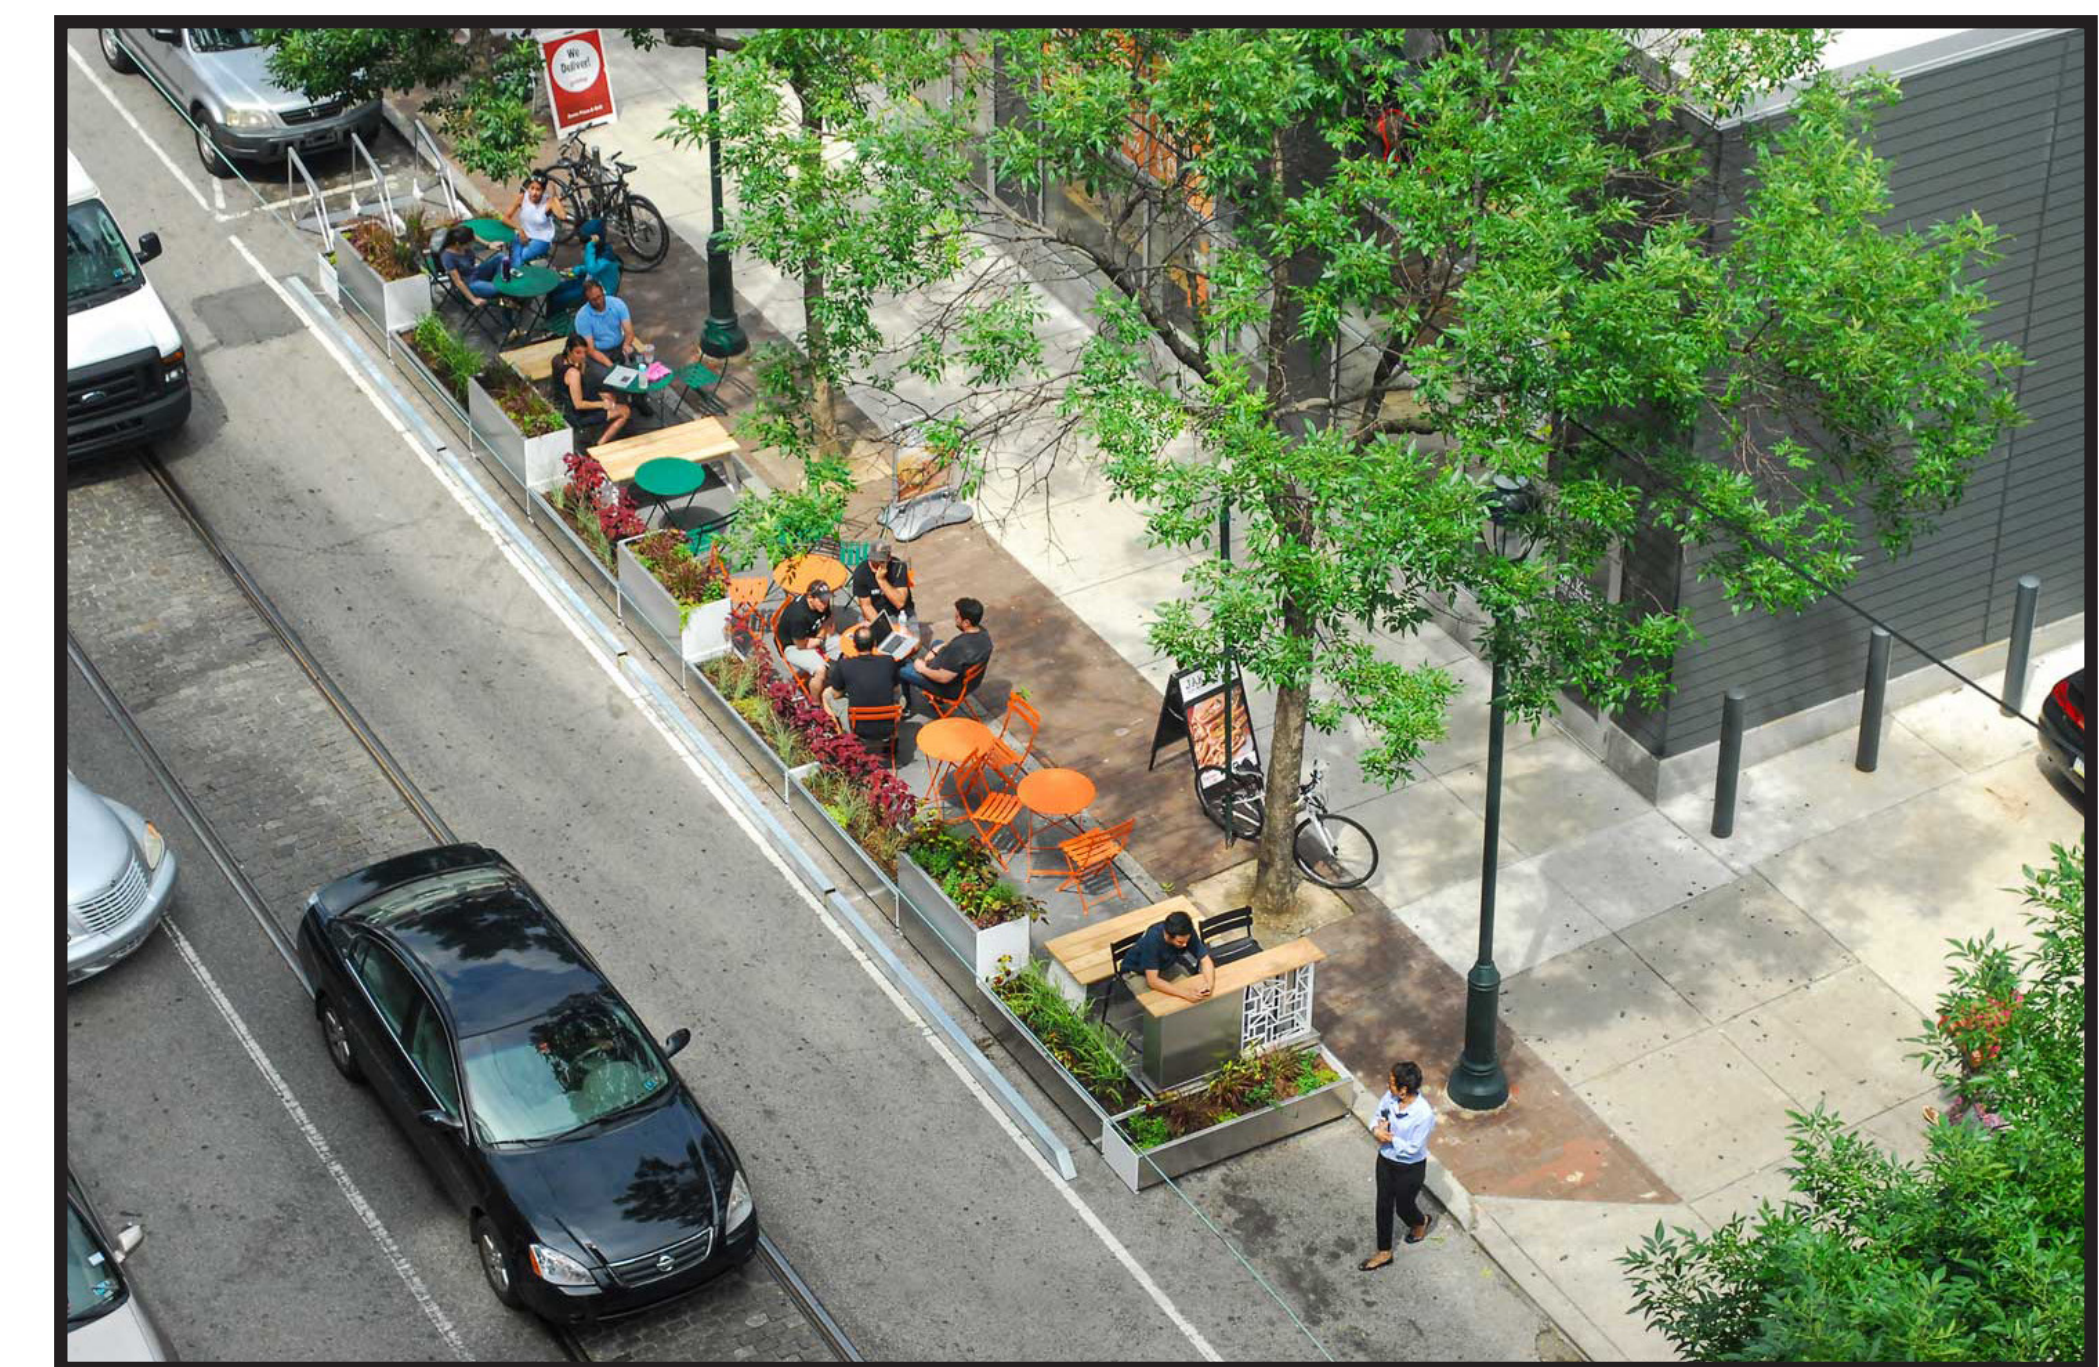

CREATING OUR FUTURE

Parklets

Examples of different styles of parklets

Understanding Parklets

The parklet lane is a versatile space that can be creatively used for landscaping, featuring potted trees and planters, or as an extension of nearby businesses. For example, restaurants can use it for additional outdoor seating during good weather, while retailers can display merchandise to attract pedestrians in downtown. When a business utilizes this space, a platform will be constructed to align the outdoor area with the adjacent public sidewalk, ensuring a seamless transition for patrons and passersby.

**DOWNTOWN BUCKEYE
STREETSCAPE**