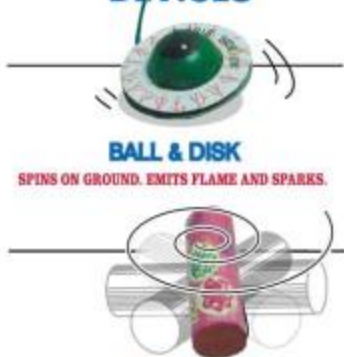

PERMITTED "NON-AERIAL" CONSUMER FIREWORKS

GROUND SPARKLING DEVICES

BALL & DISK

SPINS ON GROUND. EMITS FLAME AND SPARKS.

CYLINDRICAL

Ground Bloom Flowers/ Crazy GroundHogs
SPINS ON GROUND. EMITS FLAME AND SPARKS.

CAUTION SPINS ON GROUND EMITS FLAME AND SPARKS
USE ONLY UNDER CLOSE ADULT SUPERVISION. FOR OUTDOOR USE ONLY. PLACE ON HARD, FLAT SURFACE. DO NOT HOLD IN HAND. LIGHT FUSE AND GET AWAY.